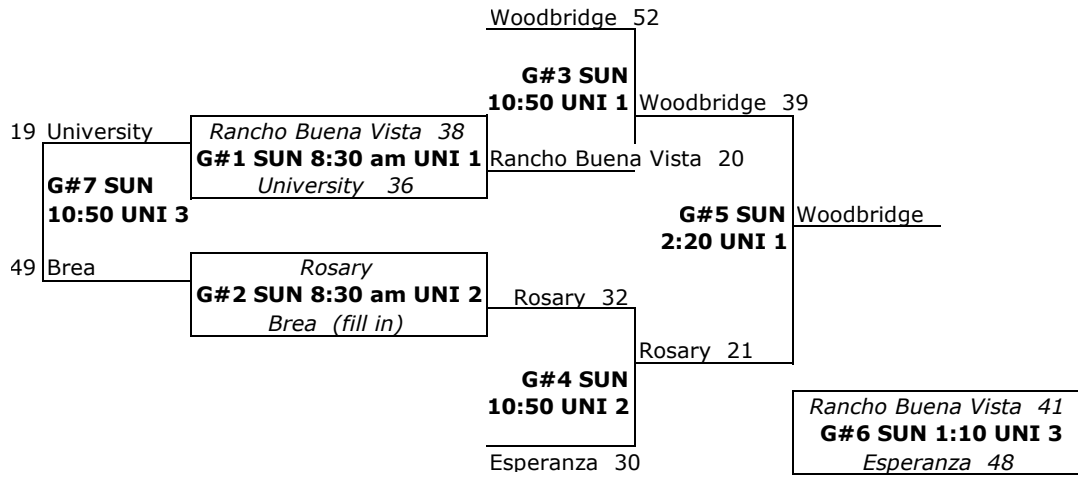

Pool B-1st Brea
 Pool B-2nd Poway
 Pool B-3rd Twenty Nine Palms
 Pool B-4th Hoopmasters

Championship Round

Guarantee Games	DAY	TIME	SITE	SCORE
Westview vs 29 Palms	SUN	29 Palms	won	51-46
Rancho BV vs St. Mary's	SUN	Rancho BV	won	42-35

2008 Summer Hoops presented by UPG Sports

Gym Site University High School
 UNI 1 Main Gym
 UNI 2 Main Gym
 UNI 3 Back Gym

Junior Varsity Division

Pool A Teams	Record
Team A1: Woodbridge	2-0
Team A2: Rancho Buena Vista	0-2
Team A3: Rosary	1-1

Pool B Teams	Record
Team B1: Esperanza	1-0
Team B2: University	0-1
Team B3: Ocean View	

POOL A Games	DAY	TIME	SITE	SCORE
A1 vs A2	FRI	Woodbridge	won	56-13
A1 vs A3	SAT	Woodbridge	won	36-19
A2 vs A3	SAT	Rosary	won	49-29

Pool A-1st Woodbridge
 Pool A-2nd Rosary
 Pool A-3rd Rancho Buena Vista

POOL B Games	DAY	TIME	SITE	SCORE
B1 vs B2	FRI	Esperanza	won	40-29
B1 vs B3	SAT	3:30	UNI 2	
B2 vs B3	SAT	5:50	UNI 3	

Pool B-1st Esperanza
 Pool B-2nd University
 Pool B-3rd ----