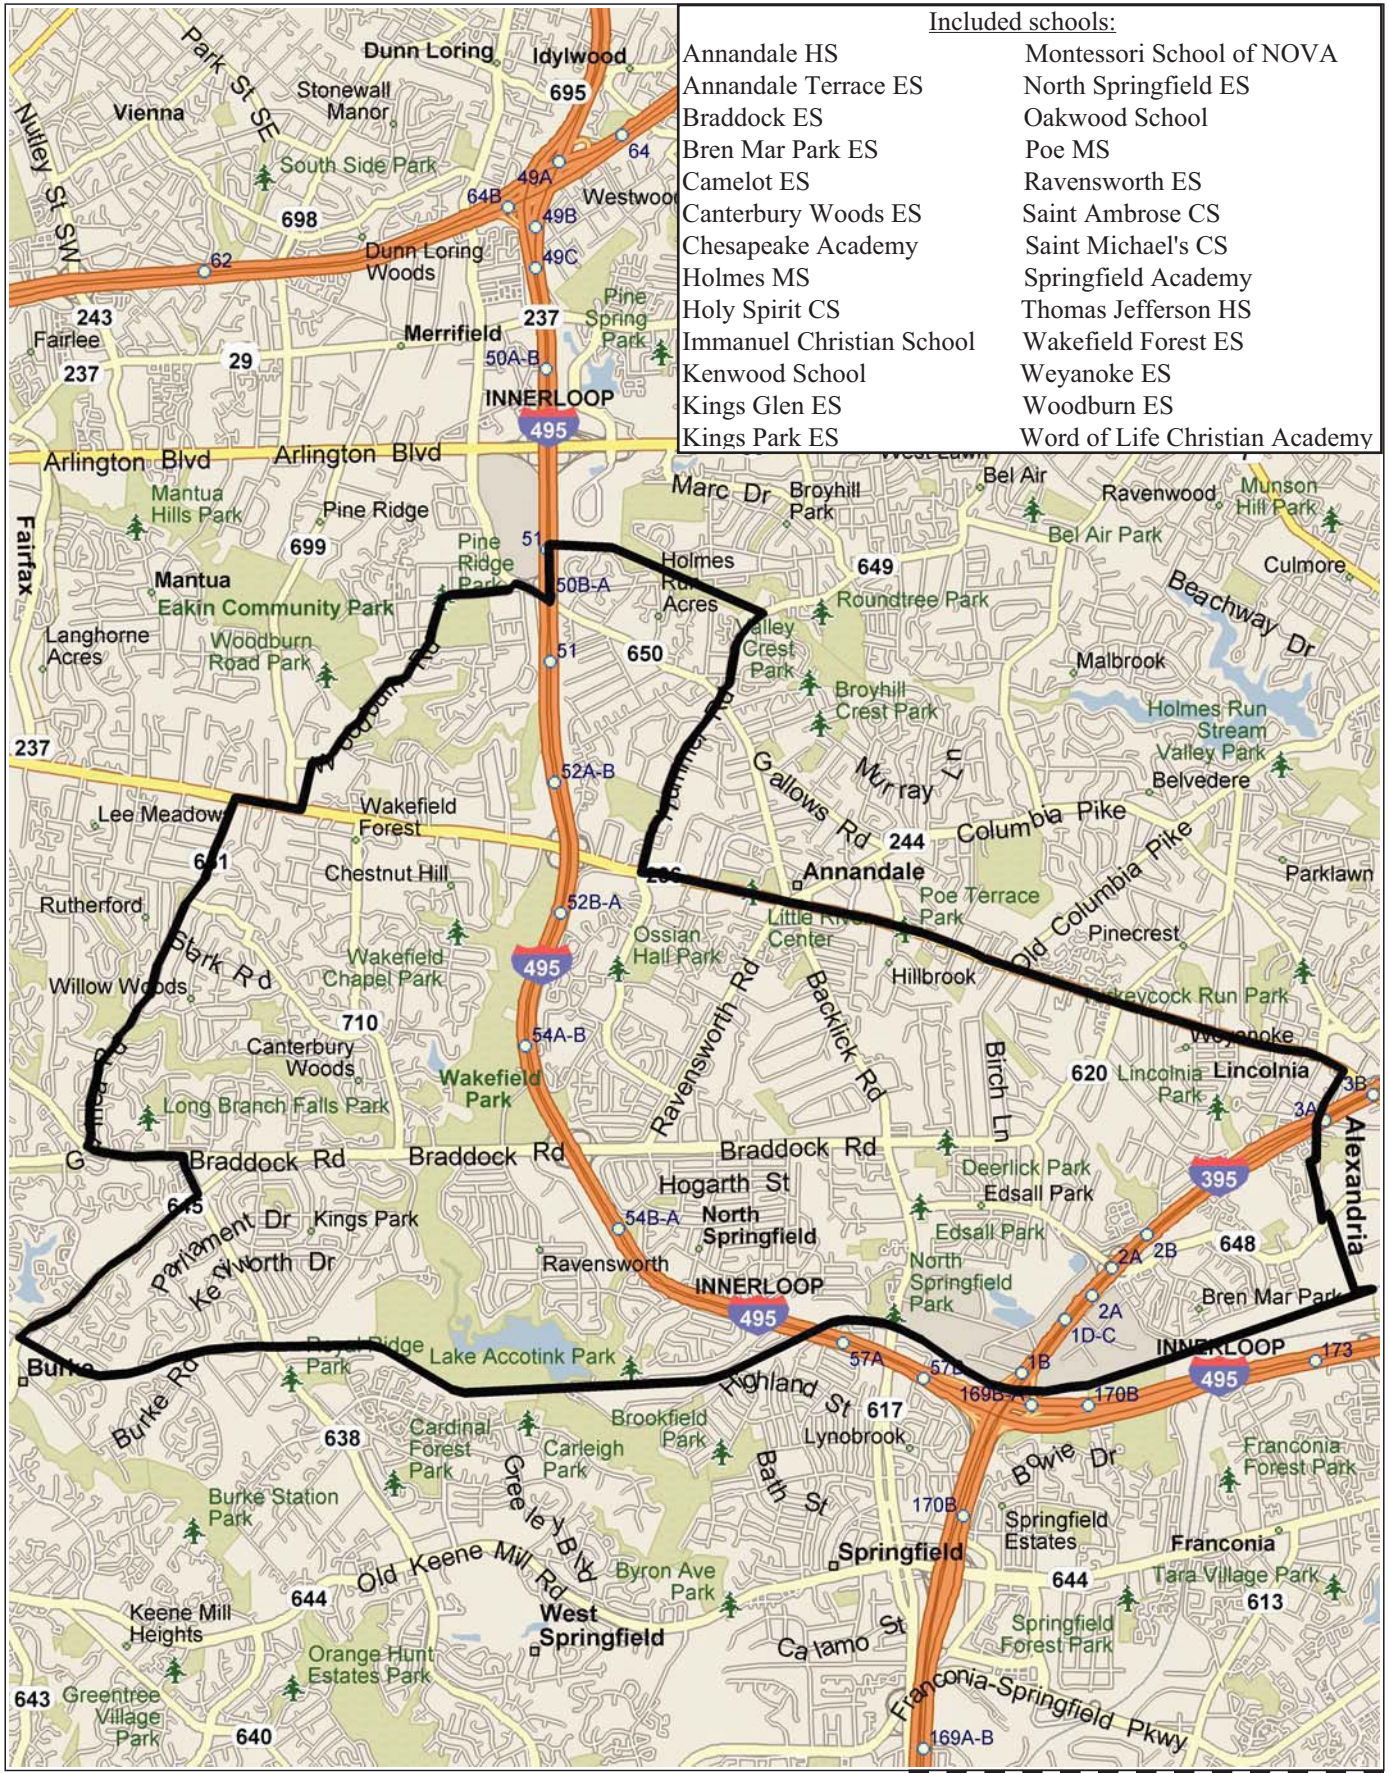

Annandale-North Springfield Little League

Included schools:

- | | |
|---------------------------|--------------------------------|
| Annandale HS | Montessori School of NOVA |
| Annandale Terrace ES | North Springfield ES |
| Braddock ES | Oakwood School |
| Bren Mar Park ES | Poe MS |
| Camelot ES | Ravensthorpe ES |
| Canterbury Woods ES | Saint Ambrose CS |
| Chesapeake Academy | Saint Michael's CS |
| Holmes MS | Springfield Academy |
| Holy Spirit CS | Thomas Jefferson HS |
| Immanuel Christian School | Wakefield Forest ES |
| Kenwood School | Weyanoke ES |
| Kings Glen ES | Woodburn ES |
| Kings Park ES | Word of Life Christian Academy |